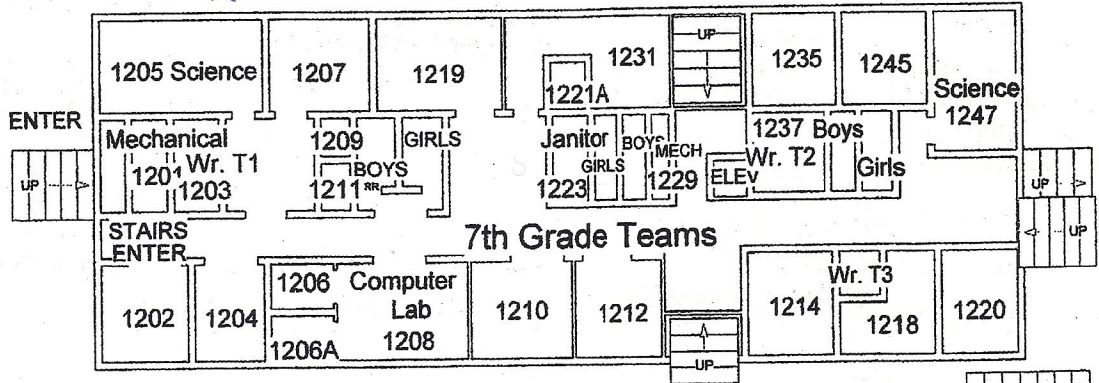

# APEX MIDDLE SCHOOL

400 E. MOORE STREET -- 387-2181

Car Pool

## BUILDING B--SECOND FLOOR

To Baseball Field

## BUILDING B--FIRST FLOOR

## BUILDING H

BLACKTOP

Bus Loop  
Loading and Unloading

HIGHWAY 55